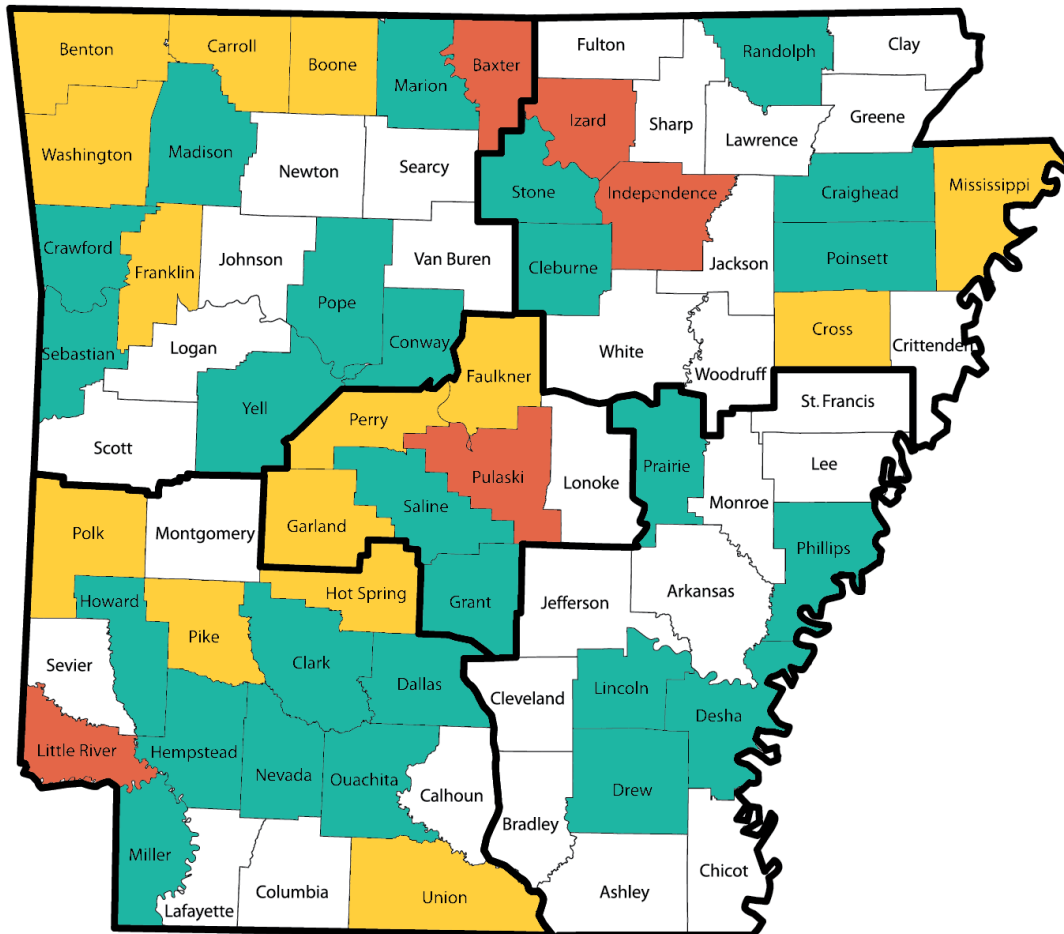

PROJECT PREVENT

PREVENTION • EDUCATION • LEADERSHIP

2021-22 CHAPTER MAP

- No Chapters
- 1 Chapter
- 2 Chapters
- 3+ Chapters

72 CHAPTERS
45 COUNTIES

County	School/Group	County	School/Group
Baxter	Cotter Elem Mountain Home JHS Pinkston MS	Lincoln	Star City HS
Benton	Bentonville Pathfinders Club Haas Hall Academy	Little River	Ashdown HS Ashdown JHS Foreman HS
Boone	Harrison MS Omaha Elem	Marion	Yellville-Summit HS
Carroll	Berryville HS Green Forest HS	Madison	St Paul HS Kingston HS
Clark	Clark Co Youth for Wellness	Miller	Arkansas HS
Cleburne	Concord HS	Mississippi	Manila HS Osceola HS
Conway	Nemo Vista HS	Nevada	Prescott HS
Craighead	Valley View HS	Ouachita	Zion Church
Crawford	Mountainburg HS	Perry	Bigelow HS Perryville HS
Cross	Cross Co Elem Cross Co HS	Phillips	Boys & Girls Club Centerpoint HS
Dallas	Fordyce HS	Pike	Kirby HS
Desha	McGehee Boys & Girls Club	Poinsett	Harrisburg HS
Drew	Drew Central MS	Polk	Acorn HS Mena MS
Faulkner	Mt Vernon/Enola HS Conway HS	Pope	Russellville HS
Franklin	Charleston HS County Line HS	Prairie	Des Arc HS
Garland	Hot Springs EAST Hot Springs VPA Elem	Pulaski	Lisa Academy West Little Rock Central HS LRSD Excel 1 LRSD Excel 2
Grant	Poyen HS		Youth World Changers
Hempstead	Beryl Henry Elem - Hope	Randolph	Pocahontas HS
Hot Spring	Glen Rose HS Ouachita HS	Saline	Bryant MS
Howard	Nashville HS	Sebastian	Lavaca MS
Independence	Midland HS Midland Elem Southside JHS	Stone	Mt View HS
Izard	Calico Rock HS Izard Co Consolidated HS Melbourne HS	Union	El Dorado HS Young Artist Studio
		Washington	Har-Ber HS Helen Tyson HS
		Yell	Dardanelle MS