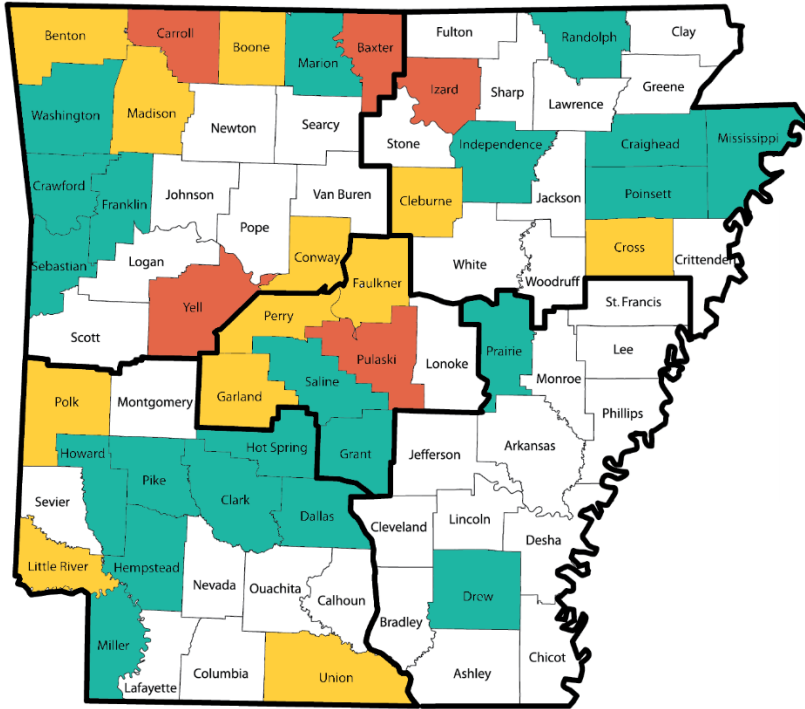

PROJECT PREVENT YOUTH COALITION

2020-2021 Chapter Map

- No Chapters
- 1 Chapter
- 2 Chapters
- 3+ Chapters

65 Chapters
38 Counties

County	School/Group	County	School/Group	County	School/Group
Baxter	Cotter Elem Mountain Home JHS Pinkston MS	Izard	Izard Co Consolidated HS Melbourne HS Calico Rock HS	Washington	Haas Hall Academy
Benton	Bentonville Pathfinders Club Springdale HS	Little River	Ashdown HS Ashdown JHS	Yell	Dardanelle MS Western Yell Co HS Two Rivers HS
Boone	Harrison MS Omaha Elem	Madison	Madison Co. Coalition Kingston HS		
Carroll	Berryville HS Green Forest HS Green Forest MS	Marion	Yellville-Summit HS		
Clark	Clark County Youth for Wellness	Miller	Arkansas HS		
Cleburne	Heber Springs MS Concord HS	Mississippi	Osceola HS		
Conway	Hattieville Family Worship Cnt Morrliton HS	Perry	Bigelow HS Perryville HS		
Craighead	Valley View HS	Pike	Kirby HS		
Crawford	Mountainburg HS	Poinsett	Harrisburg HS		
Cross	Cross Co. Elem Cross Co. HS	Polk	Acorn HS Mena MS		
Dallas	Fordyce HS	Prairie	Des Arc HS		
Drew	Drew Central MS	Pulaski	Arts Over Tobacco Lisa Academy JHS		
Faulkner	Mt. Vernon/Enola HS Conway HS		Little Rock Central HS eStem East Village JHS		
Franklin	Charleston HS		North Little Rock HS Club ECO Kids SNAPP Coalition		
Garland	Hot Springs EAST Hot Springs VPA Elem	Randolph	LRSD EXCEL Pocahontas HS		
Grant	Poyen HS	Saline	Bryant MS		
Hempstead	Beryl Henry Elem	Sebastian	Lavaca MS		
Hot Spring	Ouachita HS	Union	Barton JHS		
Howard	Nashville HS		Young Artist Studio		
Independence	Midland HS				