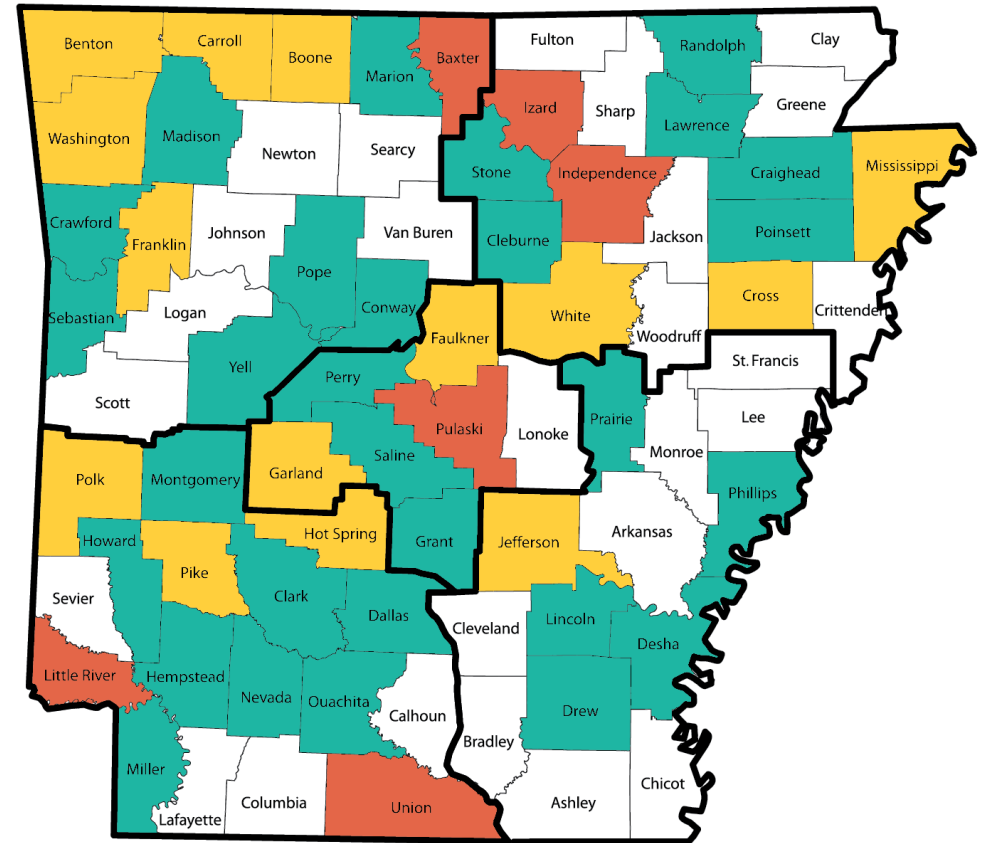

chapter map

County	School/Group	County	School/Group
Baxter	Cotter Elem Mountain Home JHS Pinkston MS	Jefferson	Hurricane HYPE Center Mathews Elem - PB
Benton	Bentonville Pathfinders Club Haas Hall Academy	Little River	Ashdown HS Ashdown JHS Foreman HS
Boone	Harrison MS Omaha Elem	Marion	Yellville-Summit HS
Carroll	Berryville HS Green Forest HS	Madison	St Paul HS Kingston HS
Clark	Clark Co Youth for Wellness	Miller	Arkansas HS
Cleburne	Concord HS	Mississippi	Manila HS Osceola HS
Conway	Nemo Vista HS	Nevada	Prescott HS
Crawford	Cedarville HS	Ouachita	Zion Church
Craighead	Valley View HS	Perry	Bigelow HS
Cross	Cross Co Elem Cross Co HS	Phillips	Boys & Girls Club Centerpoint HS
Dallas	Fordyce HS	Pike	Kirby HS
Desha	McGehee Boys & Girls Club	Poinsett	Harrisburg HS
Drew	Drew Central MS	Polk	Acorn HS Mena MS
Faulkner	Mt Vernon/Enola HS Conway HS	Pope	Russellville HS
Franklin	Charleston HS County Line HS	Prairie	Des Arc HS
Garland	Hot Springs EAST Hot Springs VPA Elem	Pulaski	Lisa Academy West Little Rock Central HS LRSD Excel 1 LRSD Excel 2 Youth World Changers
Grant	Poyen HS	Randolph	Pocahontas HS
Hempstead	Beryl Henry Elem - Hope Yerger MS - Hope	Saline	Bryant MS
Hot Spring	Glen Rose HS Ouachita HS	Sebastian	Lavaca MS
Howard	Nashville HS	Stone	Mt View HS
Independence	Midland HS Midland Elem Southside JHS	Union	Barton JHS El Dorado El Dorado HS Young Artist Studio
Izard	Calico Rock HS Izard Co Consolidated HS Melbourne HS	Washington	Har-Ber HS Helen Tyson HS
		White	Rose Bud HS Rose Bud Elem
		Yell	Dardanelle MS

No Chapters
 2 Chapters
 1 Chapter
 3+ Chapters

76 CHAPTERS / 46 COUNTIES