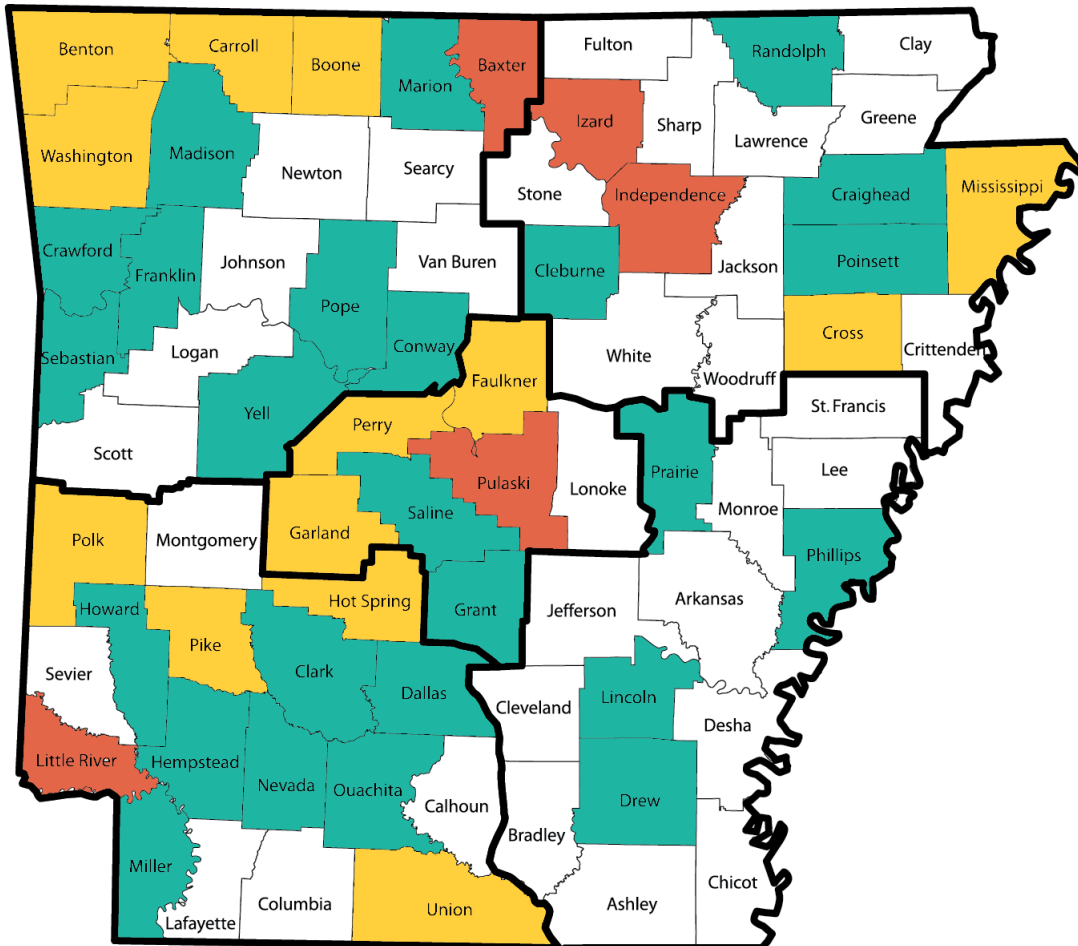

PROJECT PREVENT

PREVENTION • EDUCATION • LEADERSHIP

2021-22 CHAPTER MAP

- No Chapters
- 1 Chapter
- 2 Chapters
- 3+ Chapters

69 CHAPTERS
43 COUNTIES

County	School/Group	County	School/Group
Baxter	Cotter Elem Mountain Home JHS Pinkston MS	Lincoln	Star City HS
Benton	Bentonville Pathfinders Club Haas Hall Academy	Little River	Ashdown HS Ashdown JHS Foreman HS
Boone	Harrison MS Omaha Elem	Marion	Yellville-Summit HS
Carroll	Berryville HS Green Forest HS	Madison	St Paul HS Kingston HS
Clark	Clark Co Youth for Wellness	Miller	Arkansas HS
Cleburne	Concord HS	Mississippi	Manila HS Osceola HS
Conway	Nemo Vista HS	Nevada	Prescott HS
Craighead	Valley View HS	Ouachita	Zion Church
Crawford	Mountainburg HS	Perry	Bigelow HS Perryville HS
Cross	Cross Co Elem Cross Co HS	Phillips	Boys & Girls Club
Dallas	Fordyce HS	Pike	Centerpoint HS Kirby HS
Drew	Drew Central MS	Poinsett	Harrisburg HS
Faulkner	Mt Vernon/Enola HS Conway HS	Polk	Acorn HS Mena MS
Franklin	Charleston HS	Pope	Russellville HS
Garland	Hot Springs EAST Hot Springs VPA Elem	Prairie	Des Arc HS
Grant	Poyen HS	Pulaski	eStem HS Lisa Academy West
Hempstead	Beryl Henry Elem - Hope		Little Rock Central HS
Hot Spring	Glen Rose HS Ouachita HS		LRSD Excel 1 LRSD Excel 2
Howard	Nashville HS	Randolph	Pocahontas HS
Independence	Midland HS Midland Elem	Saline	Bryant MS
Izard	Southside JHS Calico Rock HS	Sebastian	Lavaca MS
	Izard Co Consolidated HS Melbourne HS	Union	El Dorado HS Young Artist Studio
		Washington	Har-Ber HS Helen Tyson HS
		Yell	Dardanelle MS