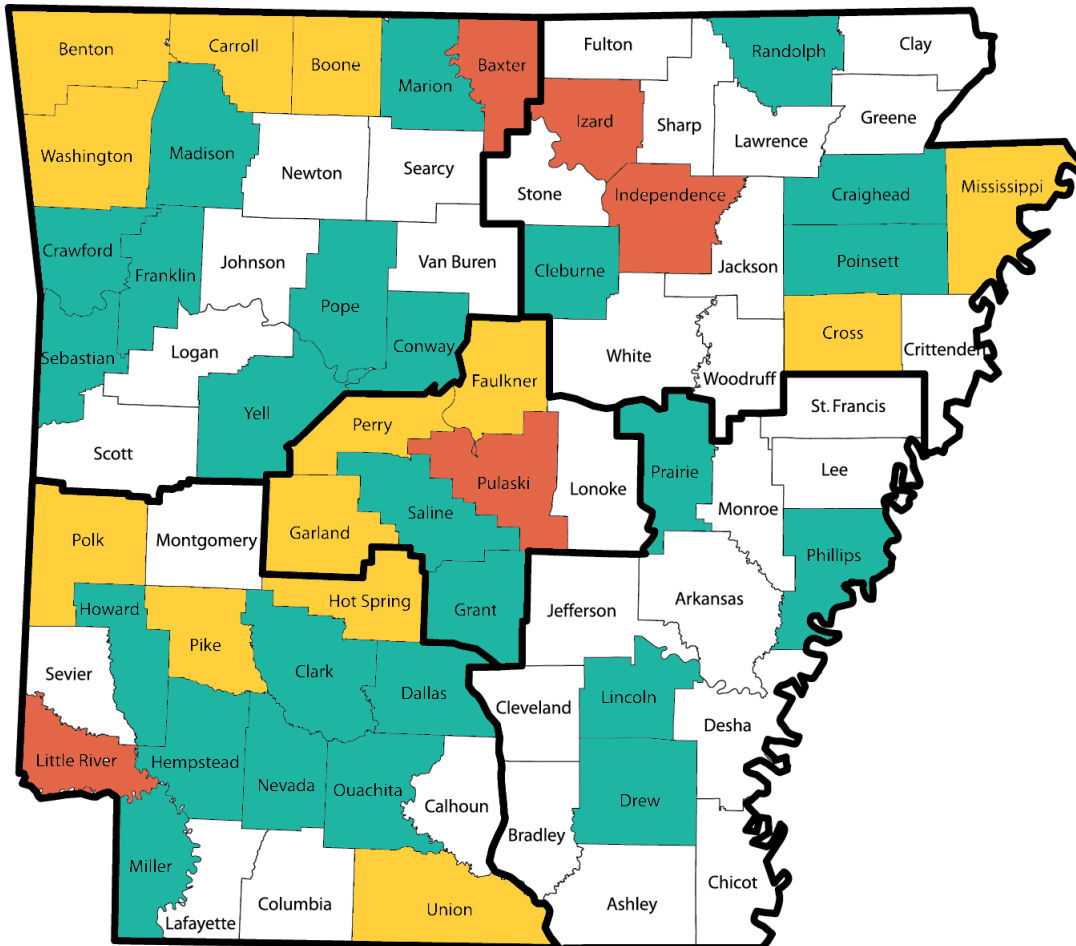

PROJECT PREVENT

PREVENTION • EDUCATION • LEADERSHIP

2021-22 CHAPTER MAP

- No Chapters
- 1 Chapter
- 2 Chapters
- 3+ Chapters

70 CHAPTERS
43 COUNTIES

County	School/Group	County	School/Group
Baxter	Cotter Elem Mountain Home JHS Pinkston MS	Little River	Ashdown HS Ashdown JHS Foreman HS
Benton	Bentonville Pathfinders Club Haas Hall Academy	Marion	Yellville-Summit HS
Boone	Harrison MS Omaha Elem	Madison	St Paul HS Kingston HS
Carroll	Berryville HS Green Forest HS	Miller	Arkansas HS
Clark	Clark Co Youth for Wellness	Mississippi	Manila HS Osceola HS
Cleburne	Concord HS	Nevada	Prescott HS
Conway	Nemo Vista HS	Ouachita	Zion Church
Craighead	Valley View HS	Perry	Bigelow HS Perryville HS
Crawford	Mountainburg HS	Phillips	Boys & Girls Club
Cross	Cross Co Elem Cross Co HS	Pike	Centerpoint HS Kirby HS
Dallas	Fordyce HS	Poinsett	Harrisburg HS
Drew	Drew Central MS	Polk	Acorn HS Mena MS
Faulkner	Mt Vernon/Enola HS Conway HS	Pope	Russellville HS
Franklin	Charleston HS	Prairie	Des Arc HS
Garland	Hot Springs EAST Hot Springs VPA Elem	Pulaski	eStem HS Lisa Academy West
Grant	Poyen HS		Little Rock Central HS
Hempstead	Beryl Henry Elem - Hope		LRSD Excel 1
Hot Spring	Glen Rose HS		LRSD Excel 2
Howard	Ouachita HS		Youth World Changers
Independence	Nashville HS Midland HS Midland Elem	Randolph	Pocahontas HS
Izard	Southside JHS Calico Rock HS	Saline	Bryant MS
	Izard Co Consolidated HS	Sebastian	Lavaca MS
	Melbourne HS	Union	El Dorado HS Young Artist Studio
Lincoln	Star City HS	Washington	Har-Ber HS Helen Tyson HS
		Yell	Dardanelle MS