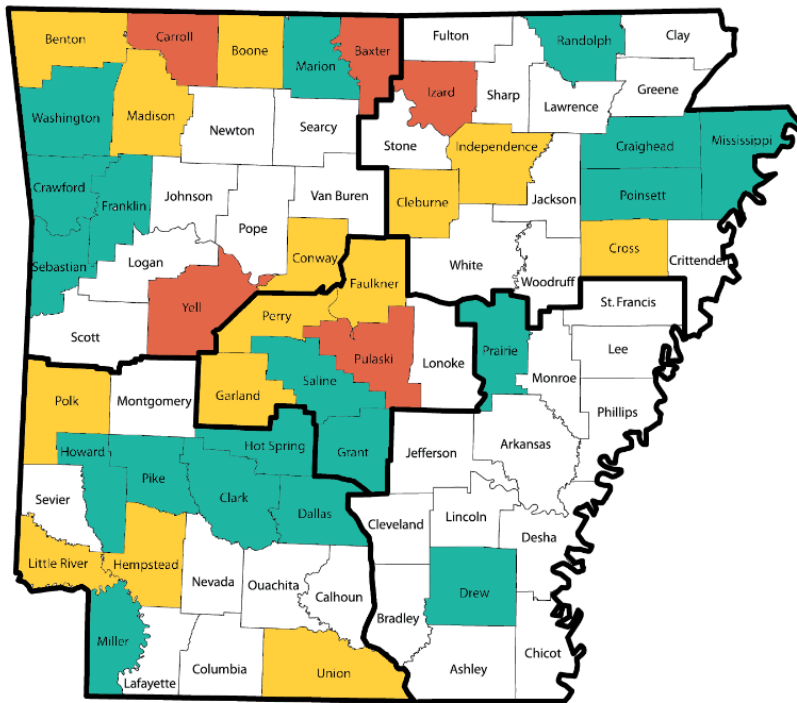

PROJECT PREVENT YOUTH COALITION

2020-2021 Chapter Map

No Chapters
 1 Chapter
 2 Chapters
 3+ Chapters

67 Chapters
38 Counties

County	School/Group	County	School/Group	County	School/Group
Baxter	Cotter Elem Mountain Home JHS Pinkston MS	Izard	Izard Co Consolidated HS Melbourne HS Calico Rock HS	Washington	Springdale HS
Benton	Bentonville Pathfinders Club Haas Hall Academy	Little River	Ashdown HS Ashdown JHS	Yell	Dardanelle MS Western Yell Co HS Two Rivers HS
Boone	Harrison MS Omaha Elem	Madison	Madison Co. Coalition Kingston HS		
Carroll	Berryville HS Green Forest HS Green Forest MS	Marion	Yellville-Summit HS		
Clark	Clark County Youth for Wellness	Miller	Arkansas HS		
Cleburne	Heber Springs MS Concord HS	Mississippi	Osceola HS		
Conway	Hattieville Family Worship Cnt Morrliton HS	Perry	Bigelow HS Perryville HS		
Craighead	Valley View HS	Pike	Kirby HS		
Crawford	Mountainburg HS	Poinsett	Harrisburg HS		
Cross	Cross Co. Elem Cross Co. HS	Polk	Acorn HS Mena MS		
Dallas	Fordyce HS	Prairie	Des Arc HS		
Drew	Drew Central MS	Pulaski	Arts Over Tobacco Lisa Academy JHS		
Faulkner	Mt. Vernon/Enola HS Conway HS		Little Rock Central HS eStem East Village JHS		
Franklin	Charleston HS		North Little Rock HS Club ECO Kids SNAPP Coalition		
Garland	Hot Springs EAST Hot Springs VPA Elem	Randolph	LRSD EXCEL Pocahontas HS		
Grant	Poyen HS	Saline	Bryant MS		
Hempstead	Beryl Henry Elem – Hope Yerger MS – Hope	Sebastian	Lavaca MS		
Hot Spring	Ouachita HS	Union	Barton JHS Young Artist Studio		
Howard	Nashville HS				
Independence	Midland HS Southside JHS				